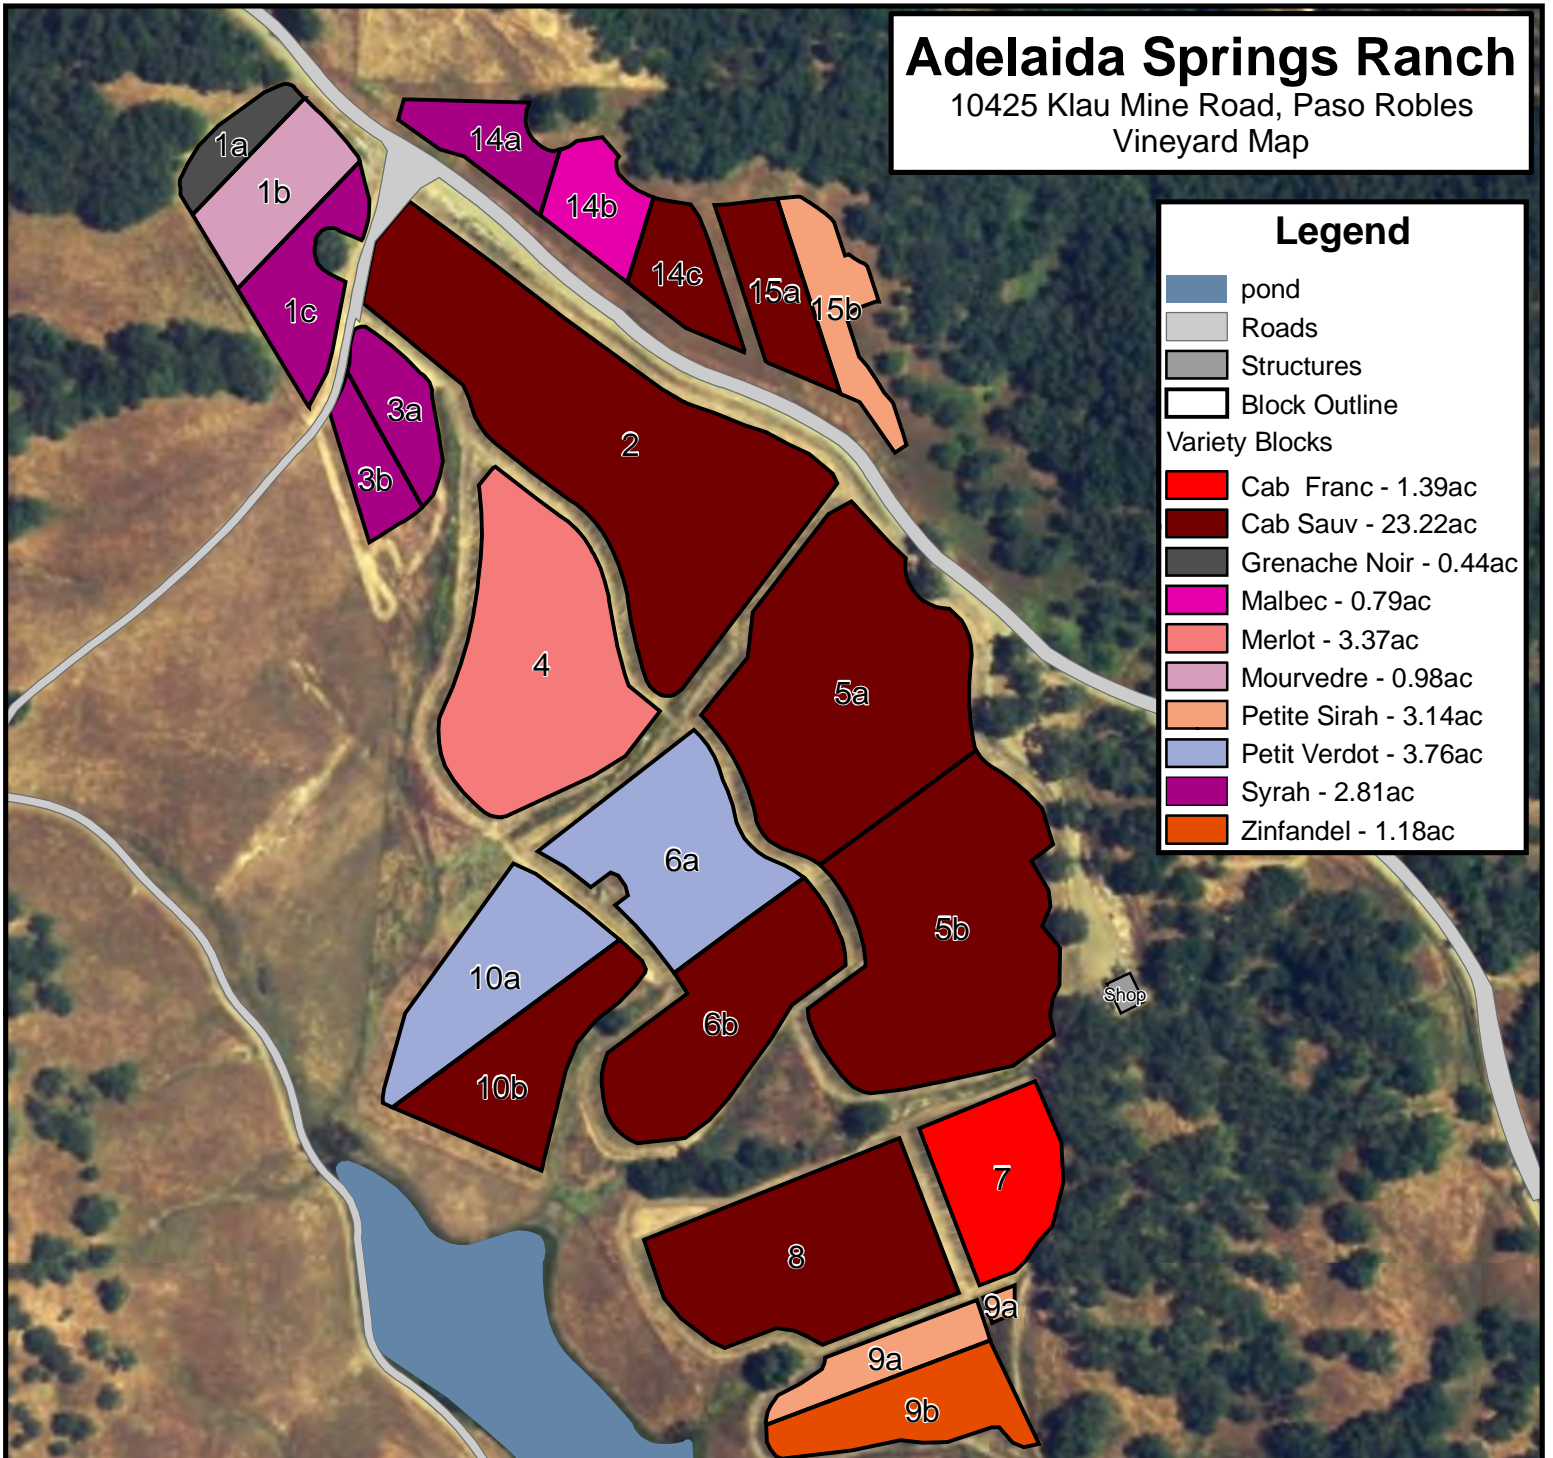

Adelaida Springs Ranch

10425 Klau Mine Road, Paso Robles
Vineyard Map

Legend

-  pond
-  Roads
-  Structures
-  Block Outline
- Variety Blocks**
-  Cab Franc - 1.39ac
-  Cab Sauv - 23.22ac
-  Grenache Noir - 0.44ac
-  Malbec - 0.79ac
-  Merlot - 3.37ac
-  Mourvedre - 0.98ac
-  Petite Sirah - 3.14ac
-  Petit Verdot - 3.76ac
-  Syrah - 2.81ac
-  Zinfandel - 1.18ac

Block	Rows	Variety	Clone	Rootstock	Acres	Vines	Direction	Spacing
1a		Grenache Noi	362	1103P	0.44	321	44°T North	10' x 6'
1b		Mourvedre	369	1103P	0.98	715	44°T North	10' x 6'
1c		Syrah	174	1103P	0.79	577	44°T North	10' x 6'
2		Cab Sauv	15	SO4	5.89	6,413	37°T North	8' x 5'
3a		Syrah	383	1103P	0.58	794	150°T North	8' x 4'
3b		Syrah	877	1103P	0.58	794	150°T North	8' x 4'
4		Merlot	181	110R	3.37	3,674	37°T North	8' x 5'
5a		Cab Sauv	191	420A	4.38	4,770	54°T North	8' x 5'
5b		Cab Sauv	337	420A	4.17	4,542	54°T North	8' x 5'
6a		Petit Verdot	2	101-14	2.01	2,184	54°T North	8' x 5'
6b		Cab Sauv	4	101-14	2.27	2,475	54°T North	8' x 5'
7		Cab Franc	1	SO4	1.39	1,261	68°T North	8' x 6'
8		CS	337	1103P	3.06	3,328	68°T North	8' x 5'
9a		Petite Sirah	3	St. George	0.63	430	68°T North	8' x 8'
9b		Zinfandel	Deaver Lyman	St. George	1.18	805	68°T North	8' x 8'
10a		Petit Verdot	400	101-14	1.75	1,904	54°T North	8' x 5'
10b		Cab Sauv	341	1103P	1.48	1,610	54°T North	8' x 5'
14a		Syrah	174	1103P	0.86	1,167	17°T North	8' x 4'
14b		Malbec	595	420A	0.79	1,069	17°T North	8' x 4'
14c		Cab Sauv	169	1103P	0.96	1,307	17°T North	8' x 4'
15a		Cab Sauv	169	420A	1.01	1,378	162°T North	8' x 4'
15b		Petite Sirah	3	1103P	2.51	2,032	162°T North	8' x 4'
Total					41.09	43,550		